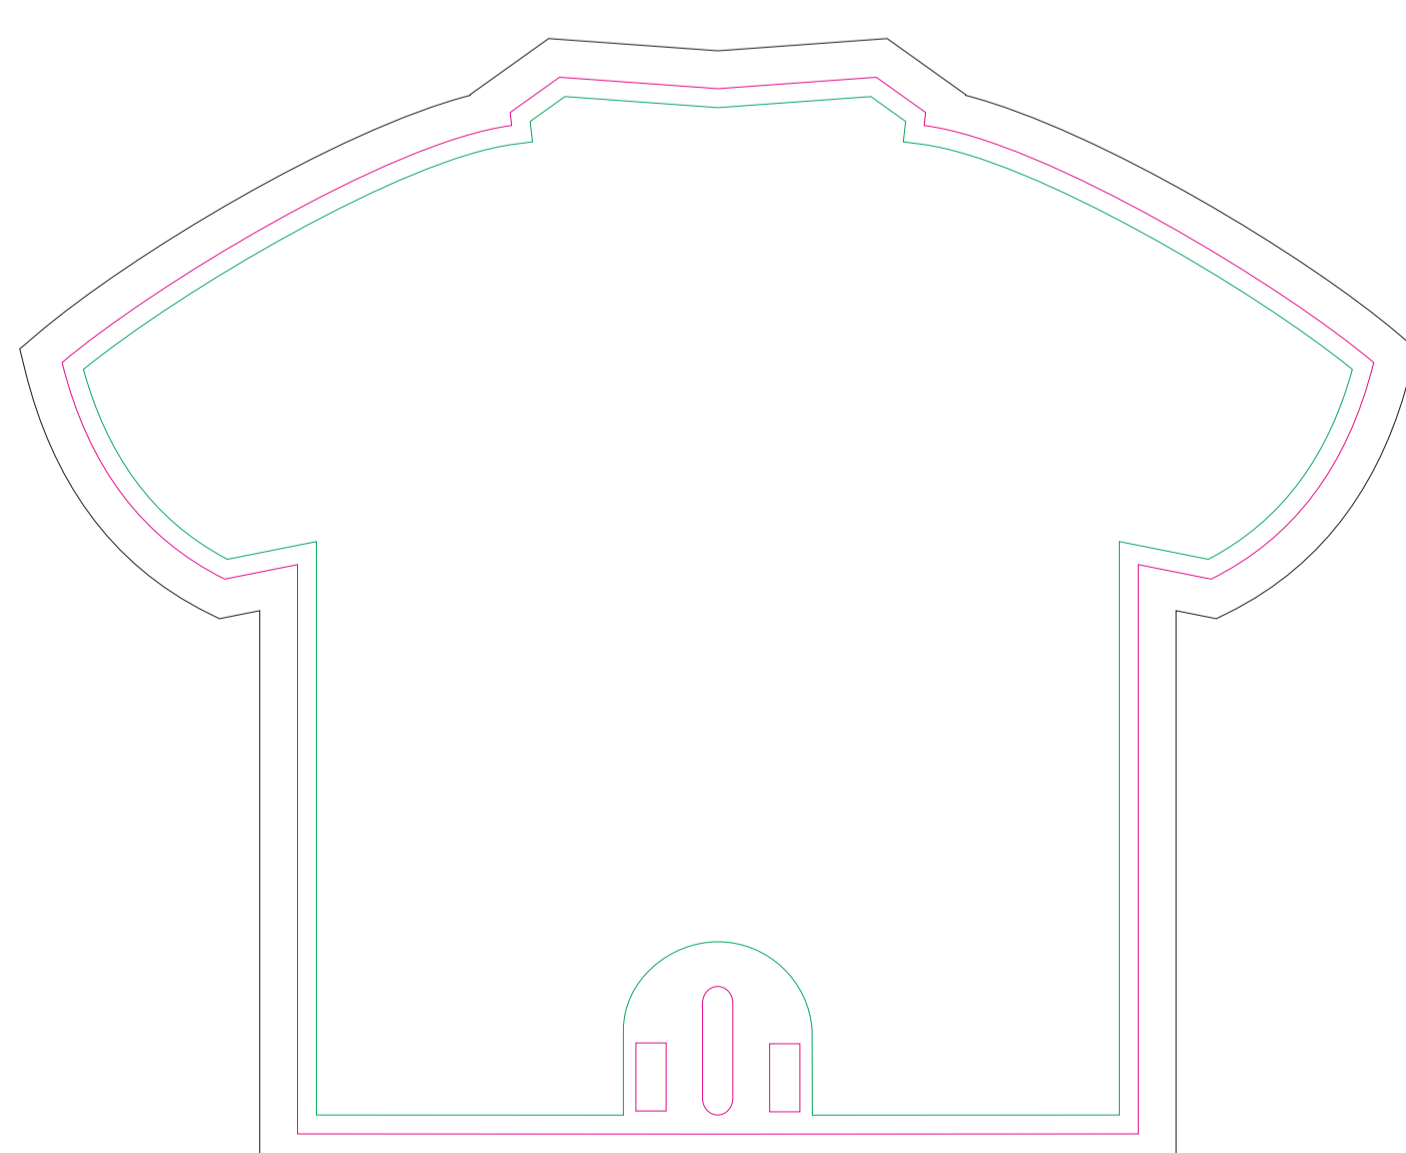

**FRONT**

**BACK**

resolution: min. 300 DPI  
colours: CMYK  
formats: TIFF, PDF, EPS, AI, CDR

- Margin
- Edge of product
- Bleed limit 5-5 mm (background must fill it)

The green line indicates the area all non-background object-texts, logos, etc.  
The pink outline the maximum size of graphic visible on the product.  
The black line indicates the size of the required graphics including bleed.