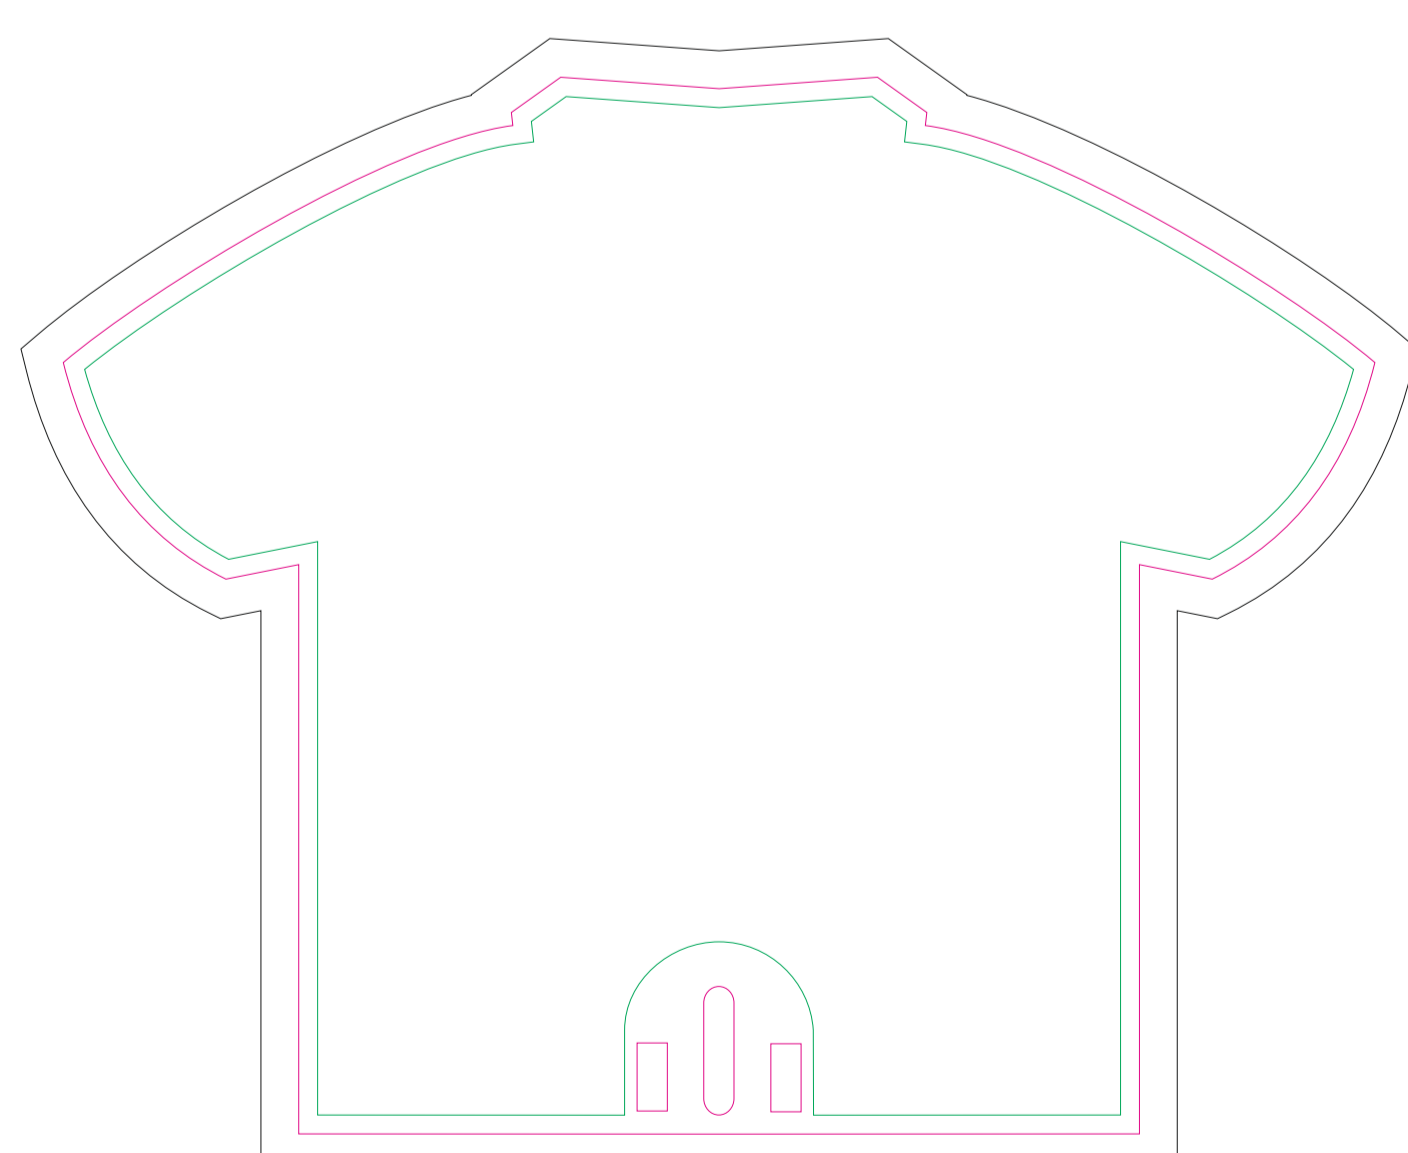

**FRONT**

**BACK**

resolution: min. 300 DPI  
colours: CMYK  
formats: TIFF, PDF, EPS, AI, CDR

- Margin
- Edge of product
- Bleed limit 5-5 mm (background must fill it)

The green line indicates the area all non-background object-texts, logos, etc.  
The pink outline the maximum size of graphic visible on the product.  
The black line indicates the size of the required graphics including bleed.